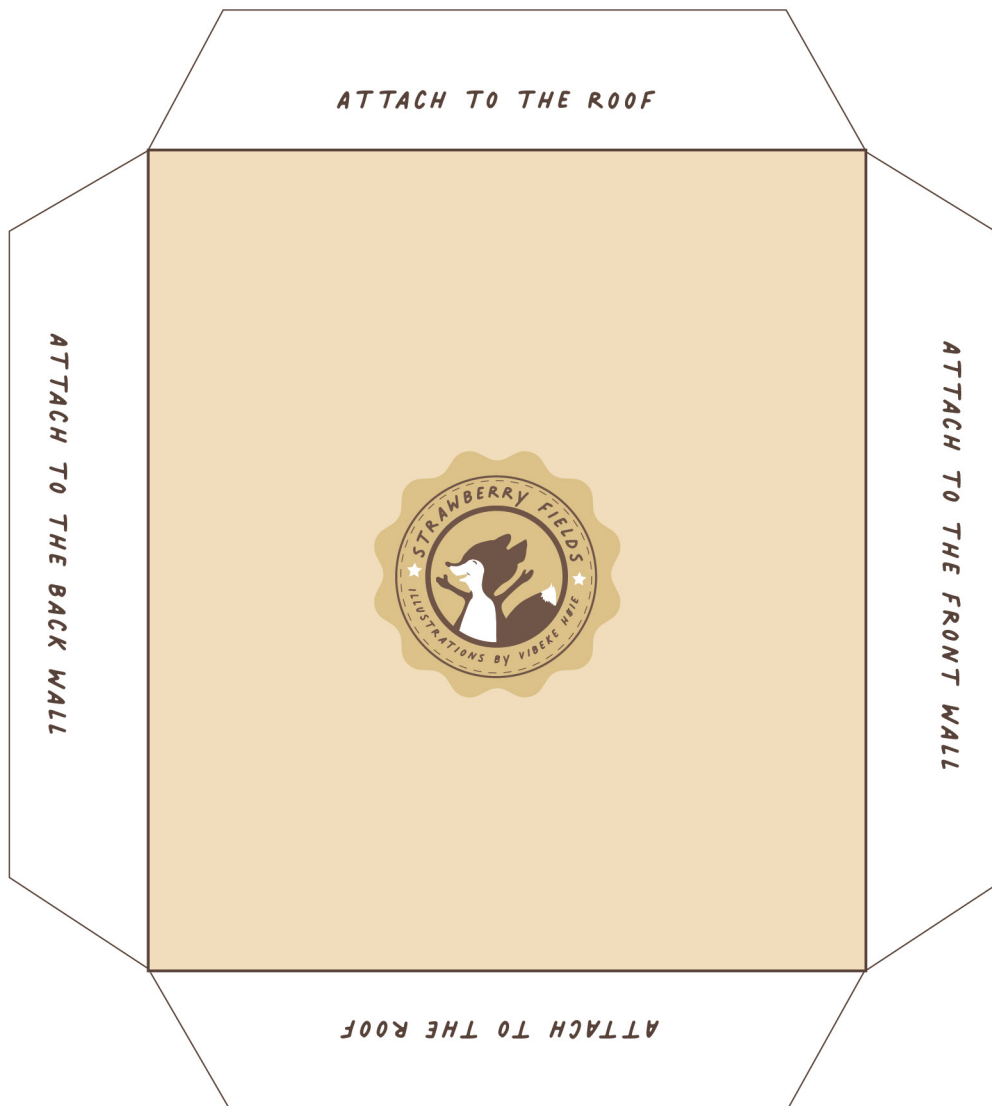

BABYBEAR MOLLY AND BABYBEAR MOON & THEIR MINDFULNESS CABIN

PRINT, CUT, FOLD AND MAKE YOUR OWN
MAGICAL MINDFULNESS CAMP

CABIN FRONT

CAMPFIRE

MOLLY'S BLANKET

MOON'S BLANKET

BASESIZE: CA 10X8X14CM	PROCEDURE: OPEN FILE, PRINT IN 100% SCALE ON A4 PAPER.	I RECOMMEND USING 150-200 GR PAPER		
I HOPE MOLLY AND MOON'S MINDFULNESS CABIN WILL BRING YOU AND YOUR LOVED ONES LOTS OF JOY! I WOULD REALLY LOVE TO SEE YOUR RESULT, SO FEEL FREE TO USE THE #MOLLYANDMOON IF YOU SHARE ON INSTAGRAM.				
COPYRIGHT©VIBEKE HØIE - THIS FILE FOR PRIVATE USE ONLY. IS IT NOT ALLOWED TO RESELL THE ARTWORK OR REUSE IT COMMERCIALY.				
CONTACT INFO:	INSTAGRAM: @VIBEKEHOIE.NO	E-MAIL: VIBEKE@VIBEKEHOIE.NO		WWW.VIBEKEHOIE.NO
MORE FUN, PRINTABLE PAPER PROJECTS TO BE FOUND ON ETSY AT STRAWBERRYFIELDSINC		HAVE A LOVELY DAY!		

CABIN BACK

CABIN BOTTOM

BABYBEAR MOLLY AND BABYBEAR MOON & THEIR MINDFULNESS CABIN

PRINT, CUT, FOLD AND MAKE YOUR OWN
MAGICAL MINDFULNESS CAMP

FOLD ----->

CABIN ROOF

BABYBEAR MOLLY AND BABYBEAR MOON & THEIR MINDFULNESS CABIN

PRINT, CUT, FOLD AND MAKE YOUR OWN
MAGICAL MINDFULNESS CAMP

CLOUDS TO HANG FROM
THE CEILING OR ATTACH TO A WALL.
SAME PROCEDURE AS THE BIRDS AND BUTTERFLIES.

FLOWERFIELD TO USE
INFRONT OF THE CABIN

BASESIZE: CA 10X8X14CM	PROCEDURE: OPEN FILE, PRINT IN 100% SCALE ON A4 PAPER.	I RECOMMEND USING 150-200 GR PAPER		
I HOPE MOLLY AND MOON'S MINDFULNESS CABIN WILL BRING YOU AND YOUR LOVED ONES LOTS OF JOY! I WOULD REALLY LOVE TO SEE YOUR RESULT, SO FEEL FREE TO USE THE #MOLLYANDMOON IF YOU SHARE ON INSTAGRAM.				
COPYRIGHT©VIBEKE HØIE - THIS FILE FOR PRIVATE USE ONLY. IS IT NOT ALLOWED TO RESELL THE ARTWORK OR REUSE IT COMMERCIALY.				
CONTACT INFO:	INSTAGRAM: @VIBEKEHOIE.NO	E-MAIL: VIBEKE@VIBEKEHOIE.NO		WWW.VIBEKEHOIE.NO
MORE FUN, PRINTABLE PAPER PROJECTS TO BE FOUND ON ETSY AT STRAWBERRYFIELDSINC		HAVE A LOVELY DAY!		