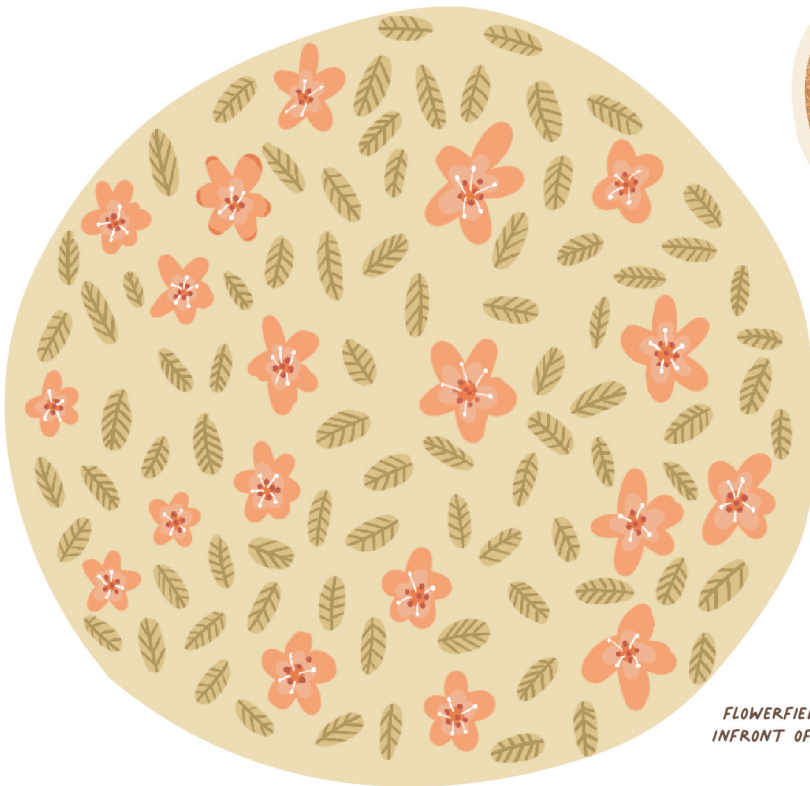

BABYBEAR MOLLY AND BABYBEAR MOON & THEIR MINDFULNESS CABIN

PRINT, CUT, FOLD AND MAKE YOUR OWN
MAGICAL MINDFULNESS CAMP

CABIN FRONT

CAMPFIRE

MOLLY'S BLANKET

MOON'S BLANKET

BASESIZE: CA 10X8X14CM	PROCEDURE: OPEN FILE, PRINT IN 100% SCALE ON A4 PAPER.	I RECOMMEND USING 150-200 GR PAPER		
I HOPE MOLLY AND MOON'S MINDFULNESS CABIN WILL BRING YOU AND YOUR LOVED ONES LOTS OF JOY! I WOULD REALLY LOVE TO SEE YOUR RESULT, SO FEEL FREE TO USE THE #MOLLYANDMOON IF YOU SHARE ON INSTAGRAM.				
COPYRIGHT©VIBEKE HØIE - THIS FILE FOR PRIVATE USE ONLY. IS IT NOT ALLOWED TO RESELL THE ARTWORK OR REUSE IT COMMERCIALY.				
CONTACT INFO:	INSTAGRAM: @VIBEKEHOIE.NO	E-MAIL: VIBEKE@VIBEKEHOIE.NO		WWW.VIBEKEHOIE.NO
MORE FUN, PRINTABLE PAPER PROJECTS TO BE FOUND ON ETSY AT STRAWBERRYFIELDSINC		HAVE A LOVELY DAY!		

CABIN BACK

CABIN BOTTOM

BABYBEAR MOLLY AND BABYBEAR MOON & THEIR MINDFULNESS CABIN

PRINT, CUT, FOLD AND MAKE YOUR OWN
MAGICAL MINDFULNESS CAMP

FOLD ----->

CABIN ROOF

BABYBEAR MOLLY AND BABYBEAR MOON & THEIR MINDFULNESS CABIN

PRINT, CUT, FOLD AND MAKE YOUR OWN
MAGICAL MINDFULNESS CAMP

CLOUDS TO HANG FROM
THE CEILING OR ATTACH TO A WALL.
SAME PROCEDURE AS THE BIRDS AND BUTTERFLIES.

FLOWERFIELD TO USE
INFRONT OF THE CABIN

BASESIZE: CA 10X8X14CM	PROCEDURE: OPEN FILE, PRINT IN 100% SCALE ON A4 PAPER.	I RECOMMEND USING 150-200 GR PAPER		
I HOPE MOLLY AND MOON'S MINDFULNESS CABIN WILL BRING YOU AND YOUR LOVED ONES LOTS OF JOY! I WOULD REALLY LOVE TO SEE YOUR RESULT, SO FEEL FREE TO USE THE #MOLLYANDMOON IF YOU SHARE ON INSTAGRAM.				
COPYRIGHT©VIBEKE HØIE - THIS FILE FOR PRIVATE USE ONLY. IS IT NOT ALLOWED TO RESELL THE ARTWORK OR REUSE IT COMMERCIALY.				
CONTACT INFO:	INSTAGRAM: @VIBEKEHOIE.NO	E-MAIL: VIBEKE@VIBEKEHOIE.NO		WWW.VIBEKEHOIE.NO
MORE FUN, PRINTABLE PAPER PROJECTS TO BE FOUND ON ETSY AT STRAWBERRYFIELDSINC		HAVE A LOVELY DAY!		