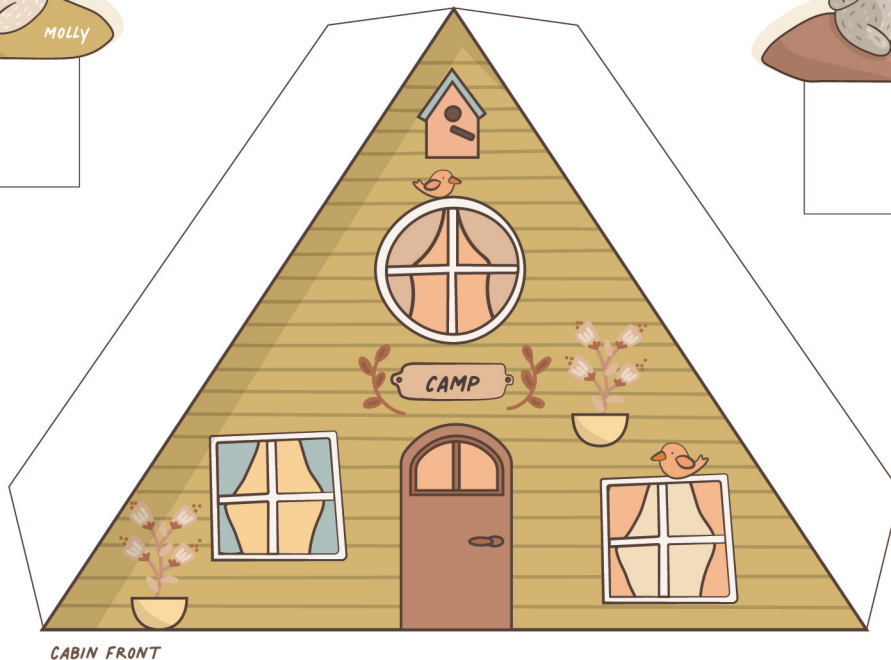

BABYBEAR MOLLY AND BABYBEAR MOON & THEIR MINDFULNESS CABIN

PRINT, CUT, FOLD AND MAKE YOUR OWN
MAGICAL MINDFULNESS CAMP

CABIN FRONT

CAMPFIRE

MOLLY'S BLANKET

MOON'S BLANKET

BASESIZE: CA 10X8X14CM	PROCEDURE: OPEN FILE, PRINT IN 100% SCALE ON A4 PAPER.	I RECOMMEND USING 150-200 GR PAPER		
I HOPE MOLLY AND MOON'S MINDFULNESS CABIN WILL BRING YOU AND YOUR LOVED ONES LOTS OF JOY! I WOULD REALLY LOVE TO SEE YOUR RESULT, SO FEEL FREE TO USE THE #MOLLYANDMOON IF YOU SHARE ON INSTAGRAM.				
COPYRIGHT©VIBEKE HØIE - THIS FILE FOR PRIVATE USE ONLY. IS IT NOT ALLOWED TO RESELL THE ARTWORK OR REUSE IT COMMERCIALY.				
CONTACT INFO:	INSTAGRAM: @VIBEKEHOIE.NO	E-MAIL: VIBEKE@VIBEKEHOIE.NO		WWW.VIBEKEHOIE.NO
MORE FUN, PRINTABLE PAPER PROJECTS TO BE FOUND ON ETSY AT STRAWBERRYFIELDSINC		HAVE A LOVELY DAY!		

CABIN BACK

CABIN BOTTOM

BABYBEAR MOLLY AND BABYBEAR MOON & THEIR MINDFULNESS CABIN

PRINT, CUT, FOLD AND MAKE YOUR OWN
MAGICAL MINDFULNESS CAMP

FOLD ----->

CABIN ROOF

BABYBEAR MOLLY AND BABYBEAR MOON & THEIR MINDFULNESS CABIN

PRINT, CUT, FOLD AND MAKE YOUR OWN
MAGICAL MINDFULNESS CAMP

CLOUDS TO HANG FROM
THE CEILING OR ATTACH TO A WALL.
SAME PROCEDURE AS THE BIRDS AND BUTTERFLIES.

FLOWERFIELD TO USE
INFRONT OF THE CABIN

BASESIZE: CA 10X8X14CM	PROCEDURE: OPEN FILE, PRINT IN 100% SCALE ON A4 PAPER.	I RECOMMEND USING 150-200 GR PAPER		
I HOPE MOLLY AND MOON'S MINDFULNESS CABIN WILL BRING YOU AND YOUR LOVED ONES LOTS OF JOY! I WOULD REALLY LOVE TO SEE YOUR RESULT, SO FEEL FREE TO USE THE #MOLLYANDMOON IF YOU SHARE ON INSTAGRAM.				
COPYRIGHT©VIBEKE HØIE - THIS FILE FOR PRIVATE USE ONLY. IS IT NOT ALLOWED TO RESELL THE ARTWORK OR REUSE IT COMMERCIALY.				
CONTACT INFO:	INSTAGRAM: @VIBEKEHOIE.NO	E-MAIL: VIBEKE@VIBEKEHOIE.NO		WWW.VIBEKEHOIE.NO
MORE FUN, PRINTABLE PAPER PROJECTS TO BE FOUND ON ETSY AT STRAWBERRYFIELDSINC		HAVE A LOVELY DAY!		